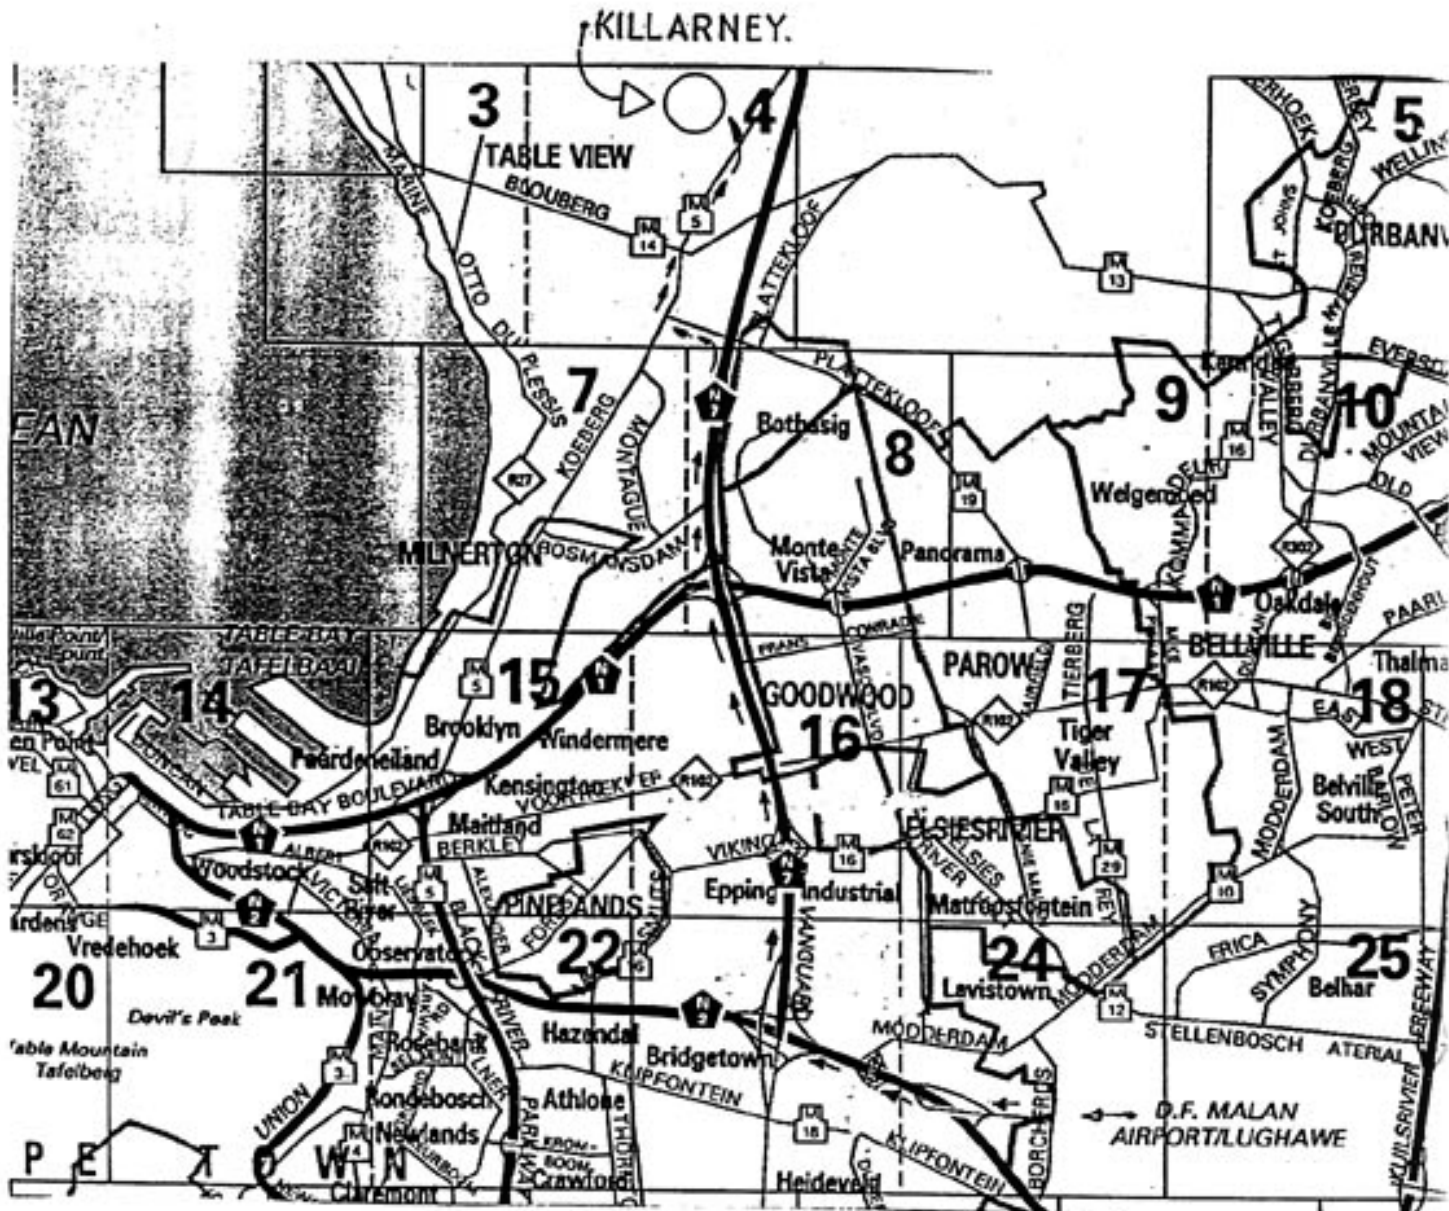

DIRECTIONS

Take the N7 towards Malmesbury off the N1, then take the M14 Platteklouf road towards Milnerton. At Koeberg road turn right towards Table View. Go straight down Koeberg, entrance gates opposite Killarney Gardens on the left.

WESTERN PROVINCE MOTOR CLUB

W. P. M. C.

TEL: 557-1639/557-1437
FAX NO. 557-6904

P.O. BOX 220
TABLE VIEW
7439

FROM CAPE TOWN AIRPORT (D.F. MALAN)

EXIT AIRPORT TO N2 (SETTLERS WAY) TOWARDS CITY.

EXIT TO N7 (EPPING AND MALMESBURY) VANGUARD DRIVE

PROCEED ON N7 TO

EXIT TURN LEFT ONTO PLATTEKLOOF ROAD

PROCEED TO ROBOT INTERSECTION KOEBERG ROAD

TURN RIGHT ONTO KOEBERG ROAD

PROCEED ON KOEBERG ROAD (THROUGH TWO SETS OF ROBOTS) TO KILLARNEY
RACE CIRCUIT ON LEFT.
